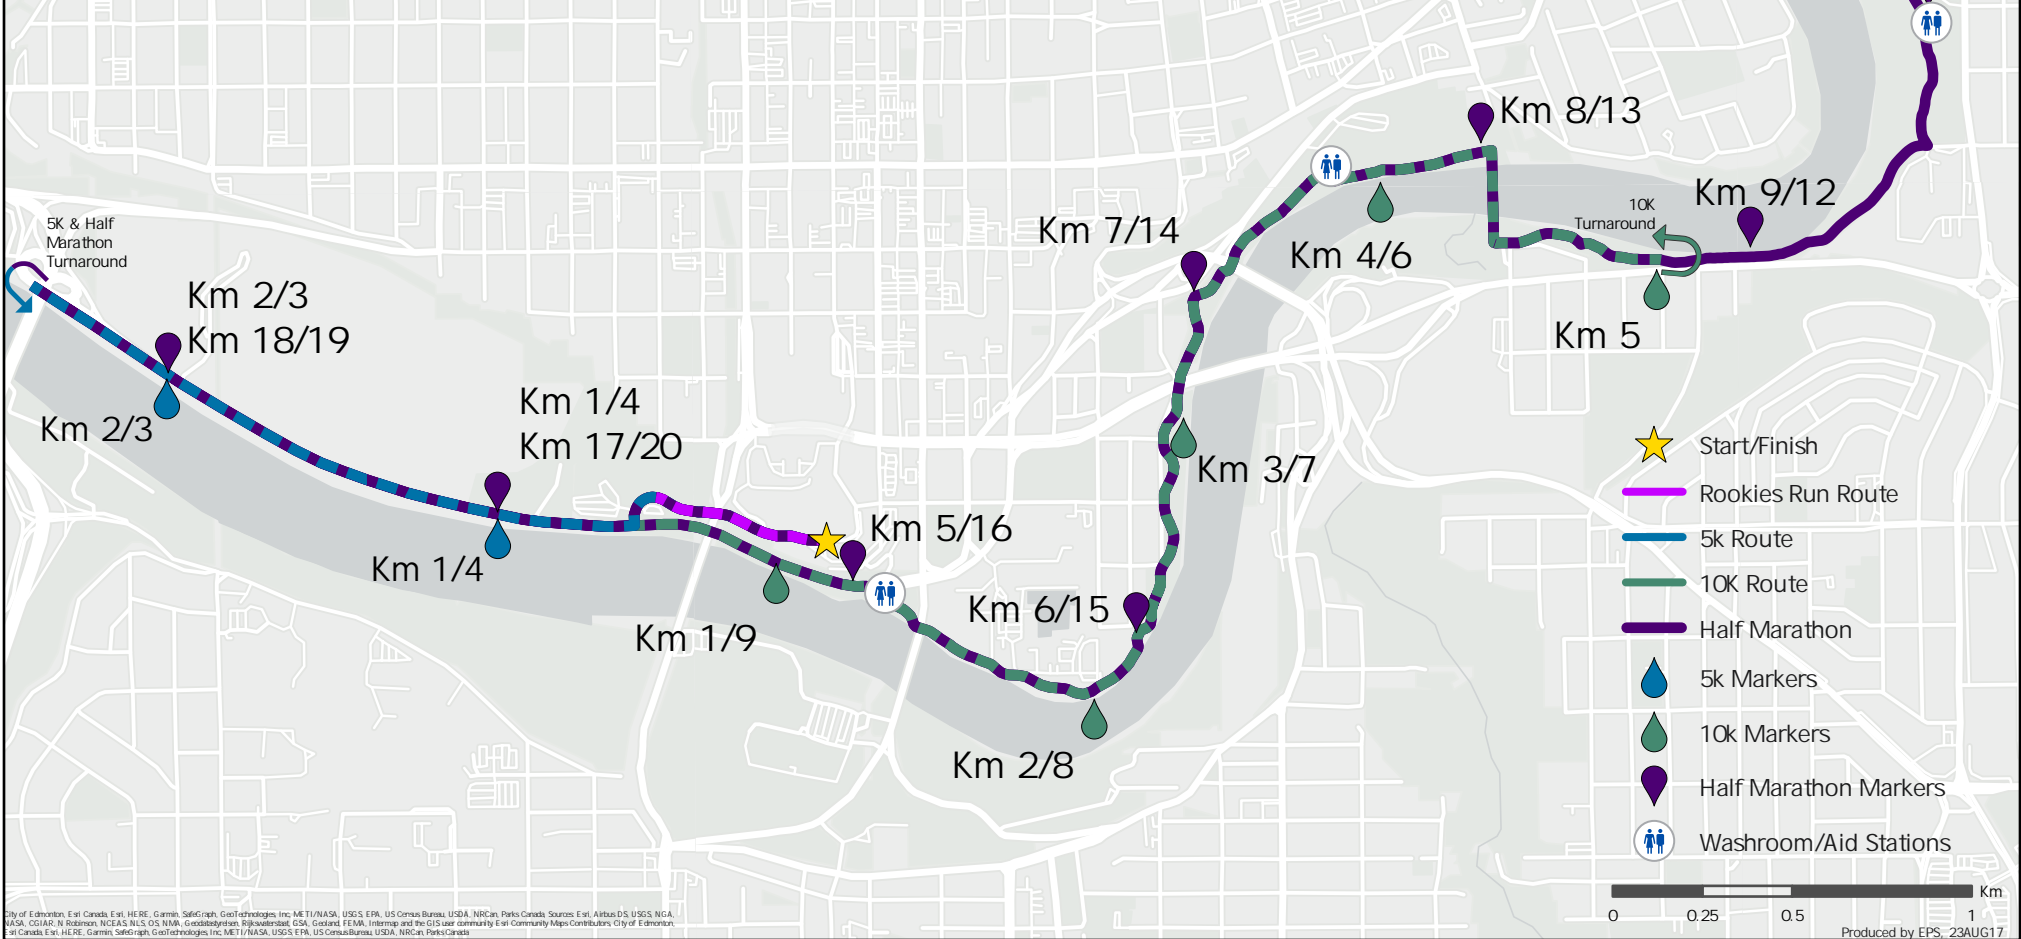

Start/Finish Area

Edmonton Police Service Half Marathon, 10K, 5K and Rookies Run Routes