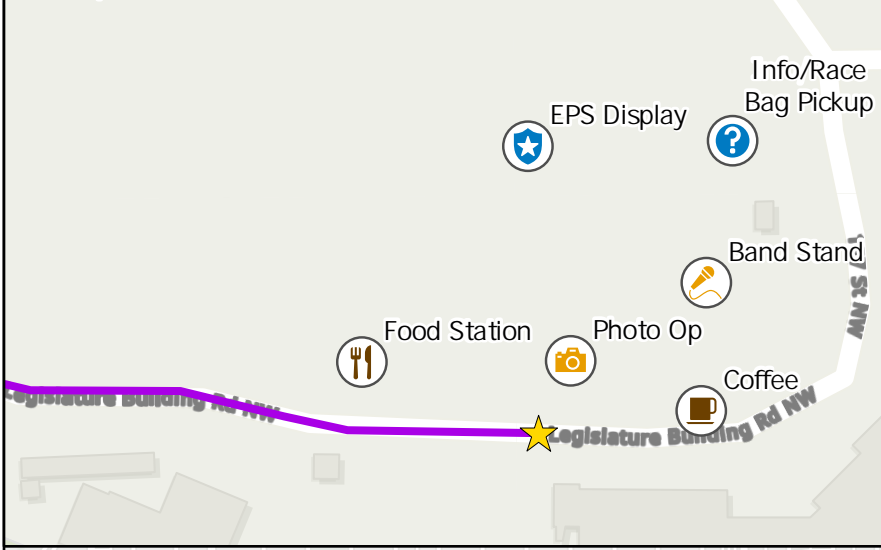

Start/Finish Area

Edmonton Police Service Half Marathon, 10K, 5K and Rookies Run Routes